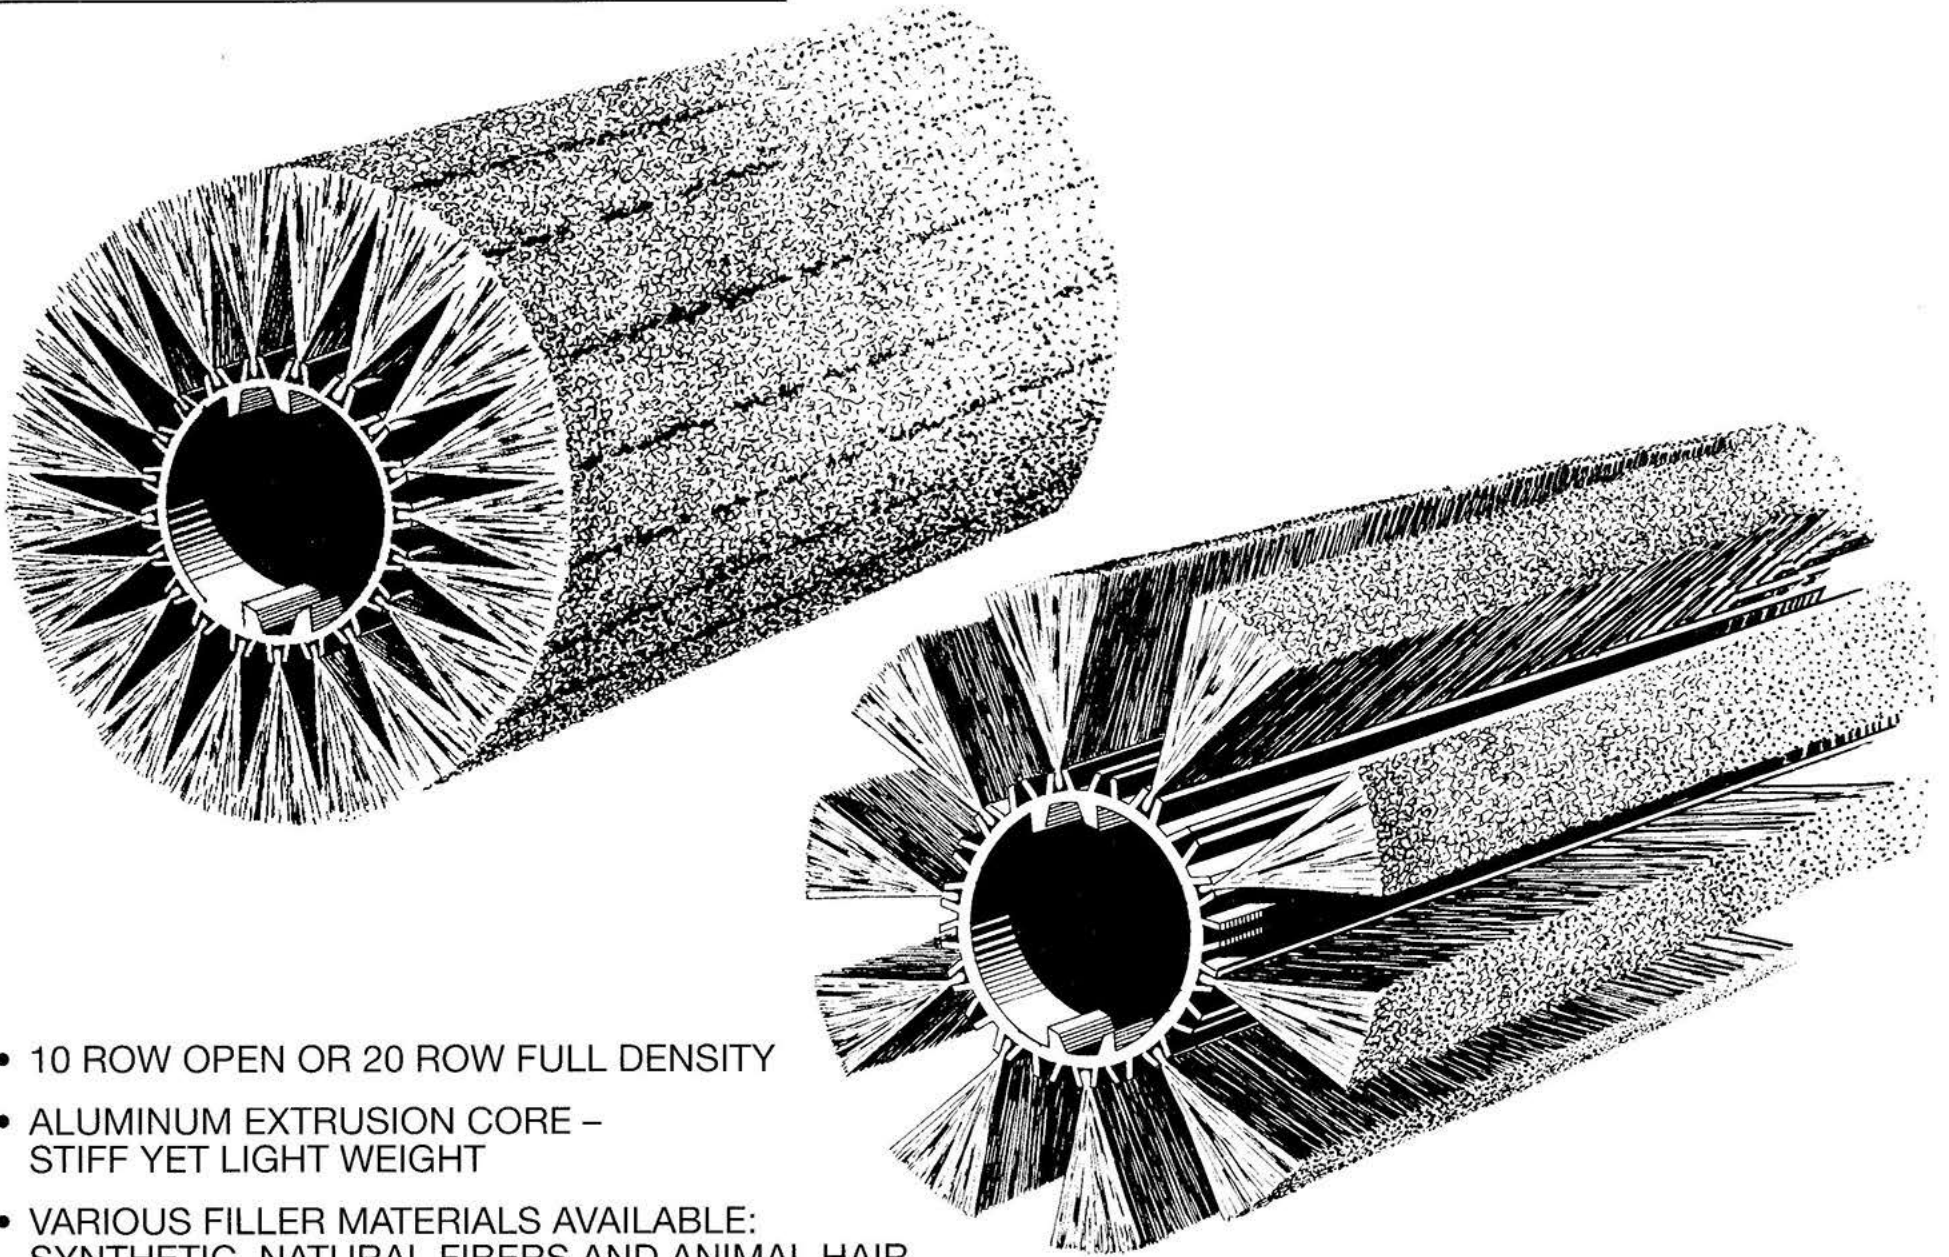

SERIES #3870 ALUMINUM EXTRUSION BRUSH

- 10 ROW OPEN OR 20 ROW FULL DENSITY
- ALUMINUM EXTRUSION CORE – STIFF YET LIGHT WEIGHT
- VARIOUS FILLER MATERIALS AVAILABLE: SYNTHETIC, NATURAL FIBERS AND ANIMAL HAIR
- ASSEMBLED FROM STOCK COMPONENTS FOR ECONOMY AND PROMPT DELIVERY
- COMPLETELY DISPOSABLE