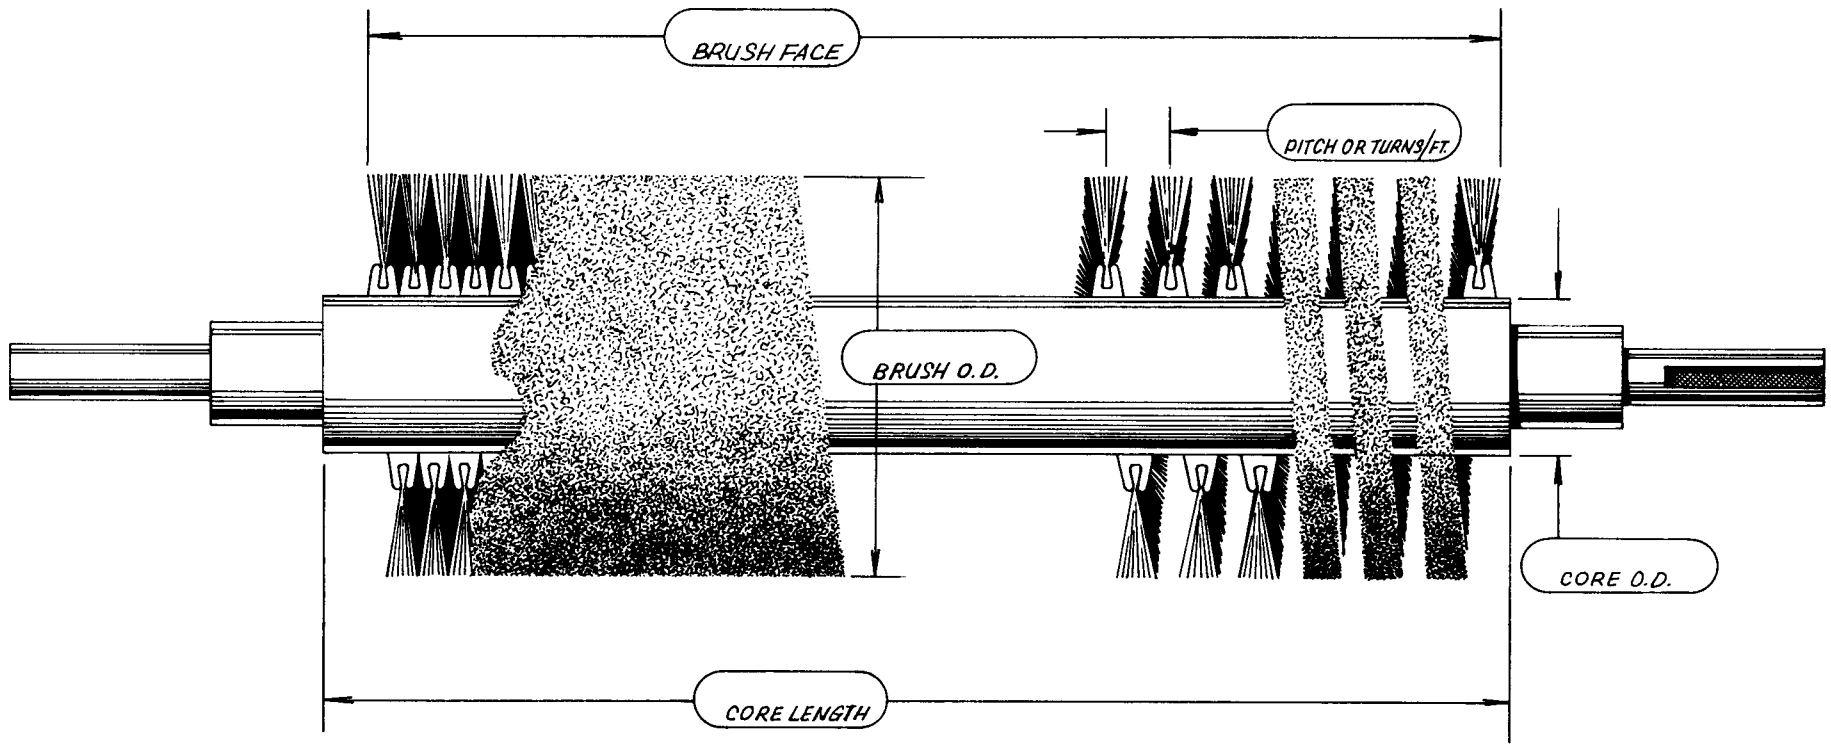

MOUNTED COIL BRUSH

 POWER BRUSHES, INC. ENGINEERED BRUSHES FOR INDUSTRY 756 SOUTH BYRNE RD. TOLEDO, OHIO 43609-1089 800-968-9600 • 419-385-5725 • FAX 419-382-0756 e-mail: powerbrushes@powerbrushes.com www.powerbrushes.com	DATE:	BRUSH MATERIAL:
	CUSTOMER CONTACT:	
BRUSH USED ON:		
CUSTOMER:	CUSTOMER OR P.B.I. PART NO.:	